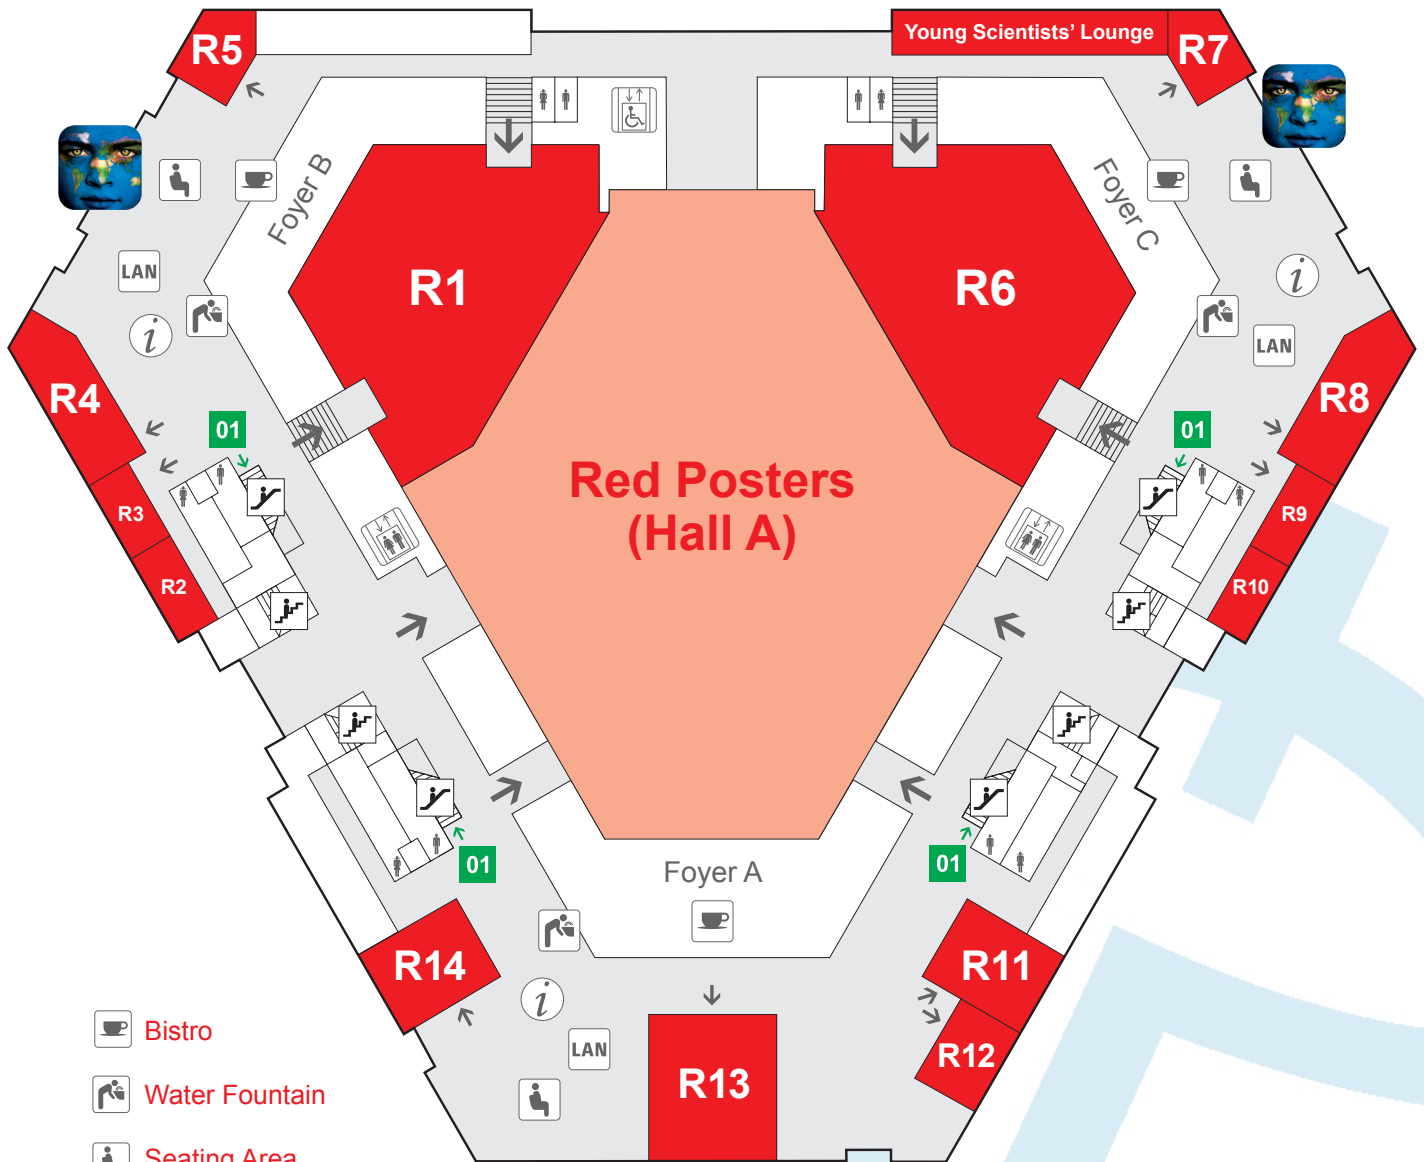

EGU General Assembly 2014

Red Level – Second Floor

Red Posters (Hall A)

- Bistro
- Water Fountain
- Seating Area
- Info Terminal
- LAN Area
- Internet Terminals
- Escalator
- Elevator
- Restroom

EXHIBITION SPOT