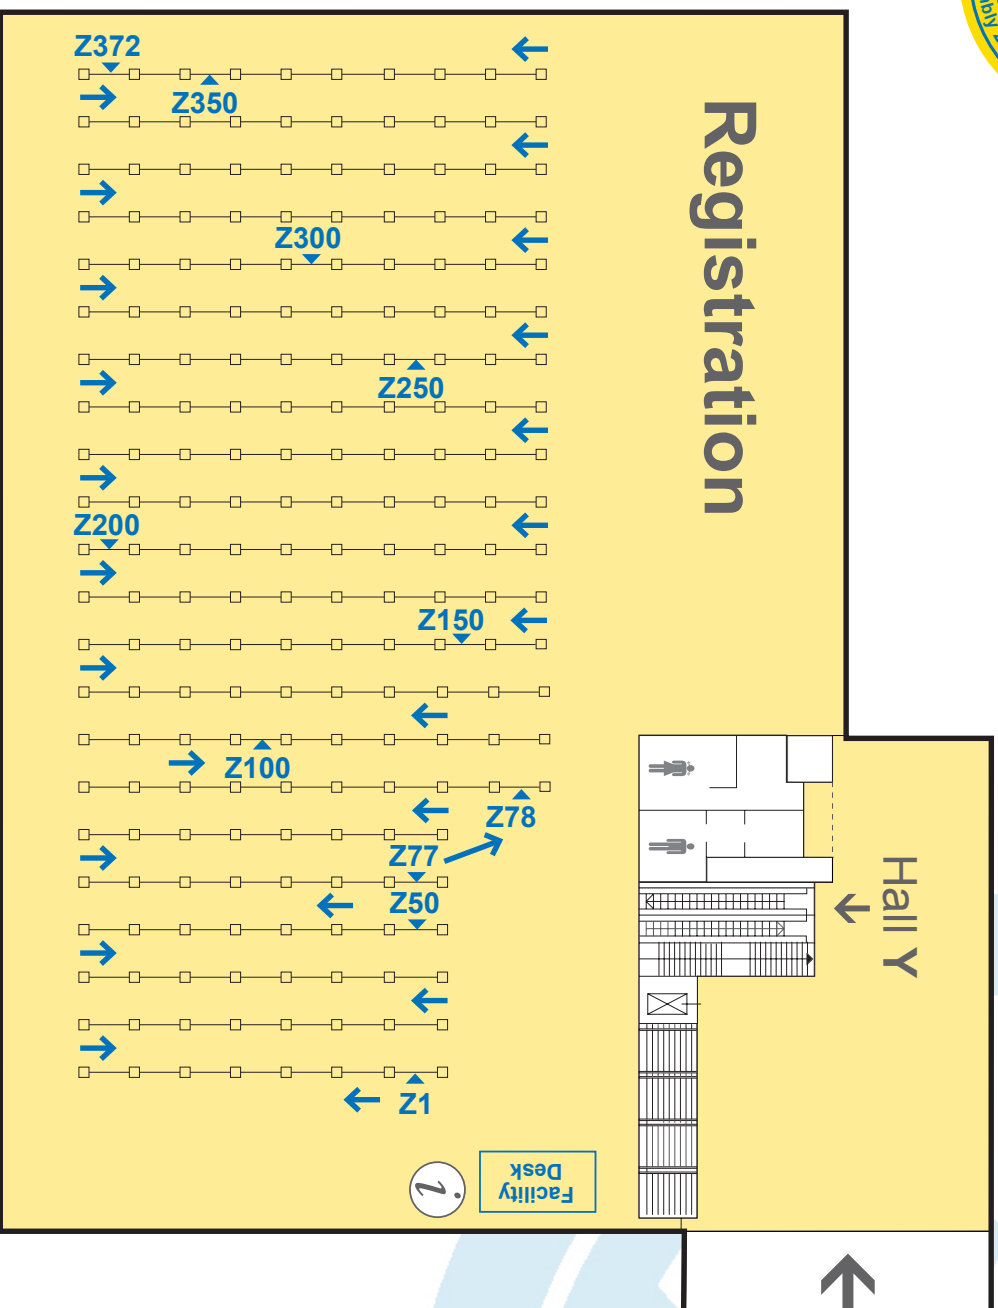

EGU General Assembly 2014

Yellow Posters & Registration Hall Z

Additional Internet Terminals from Tuesday

Access to
Congress Centre

Posters Z1 – Z372