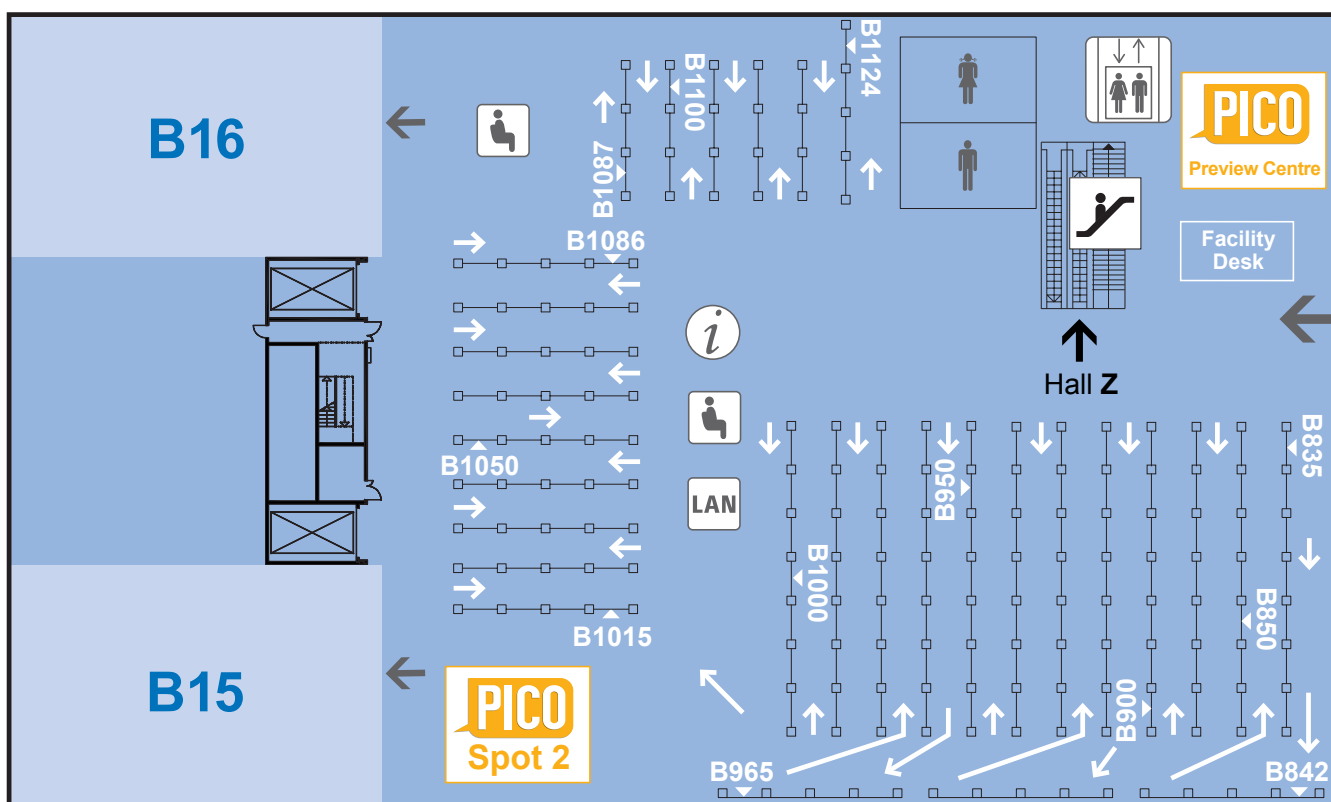

# Blue Posters (Hall Y)

Blue Level – Basement

Posters B835 – B1124