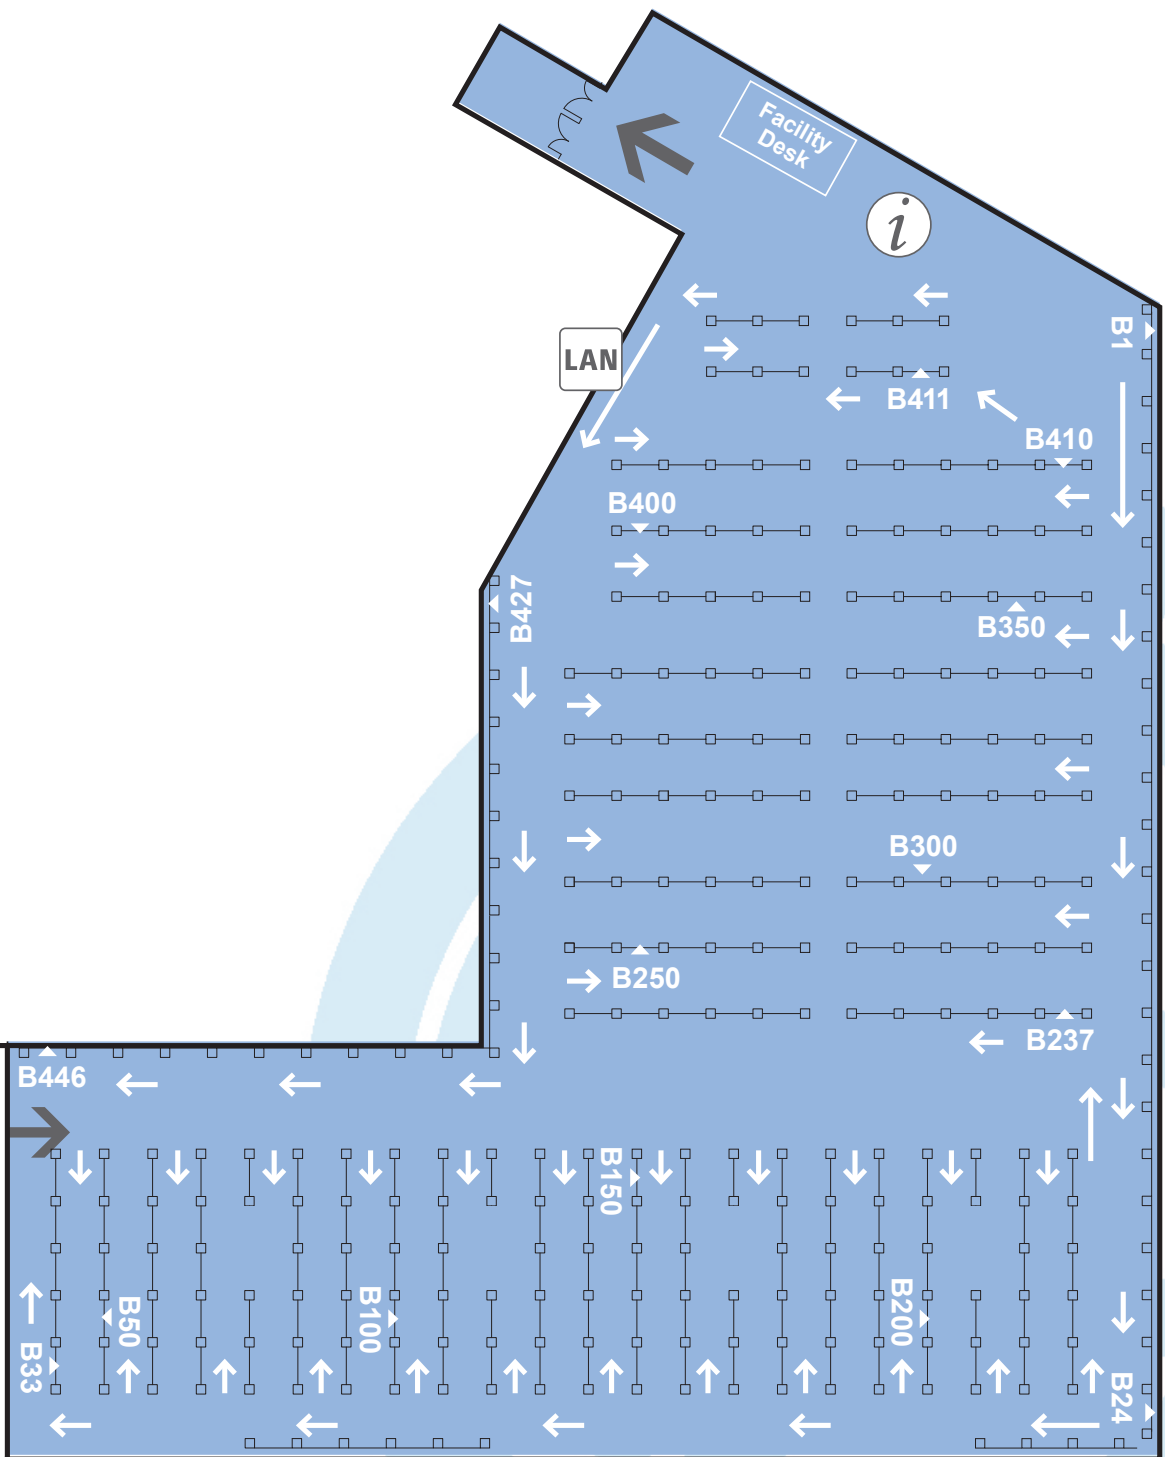

# Blue Posters (Hall XL)

Blue Level – Basement

Posters B1 – B446