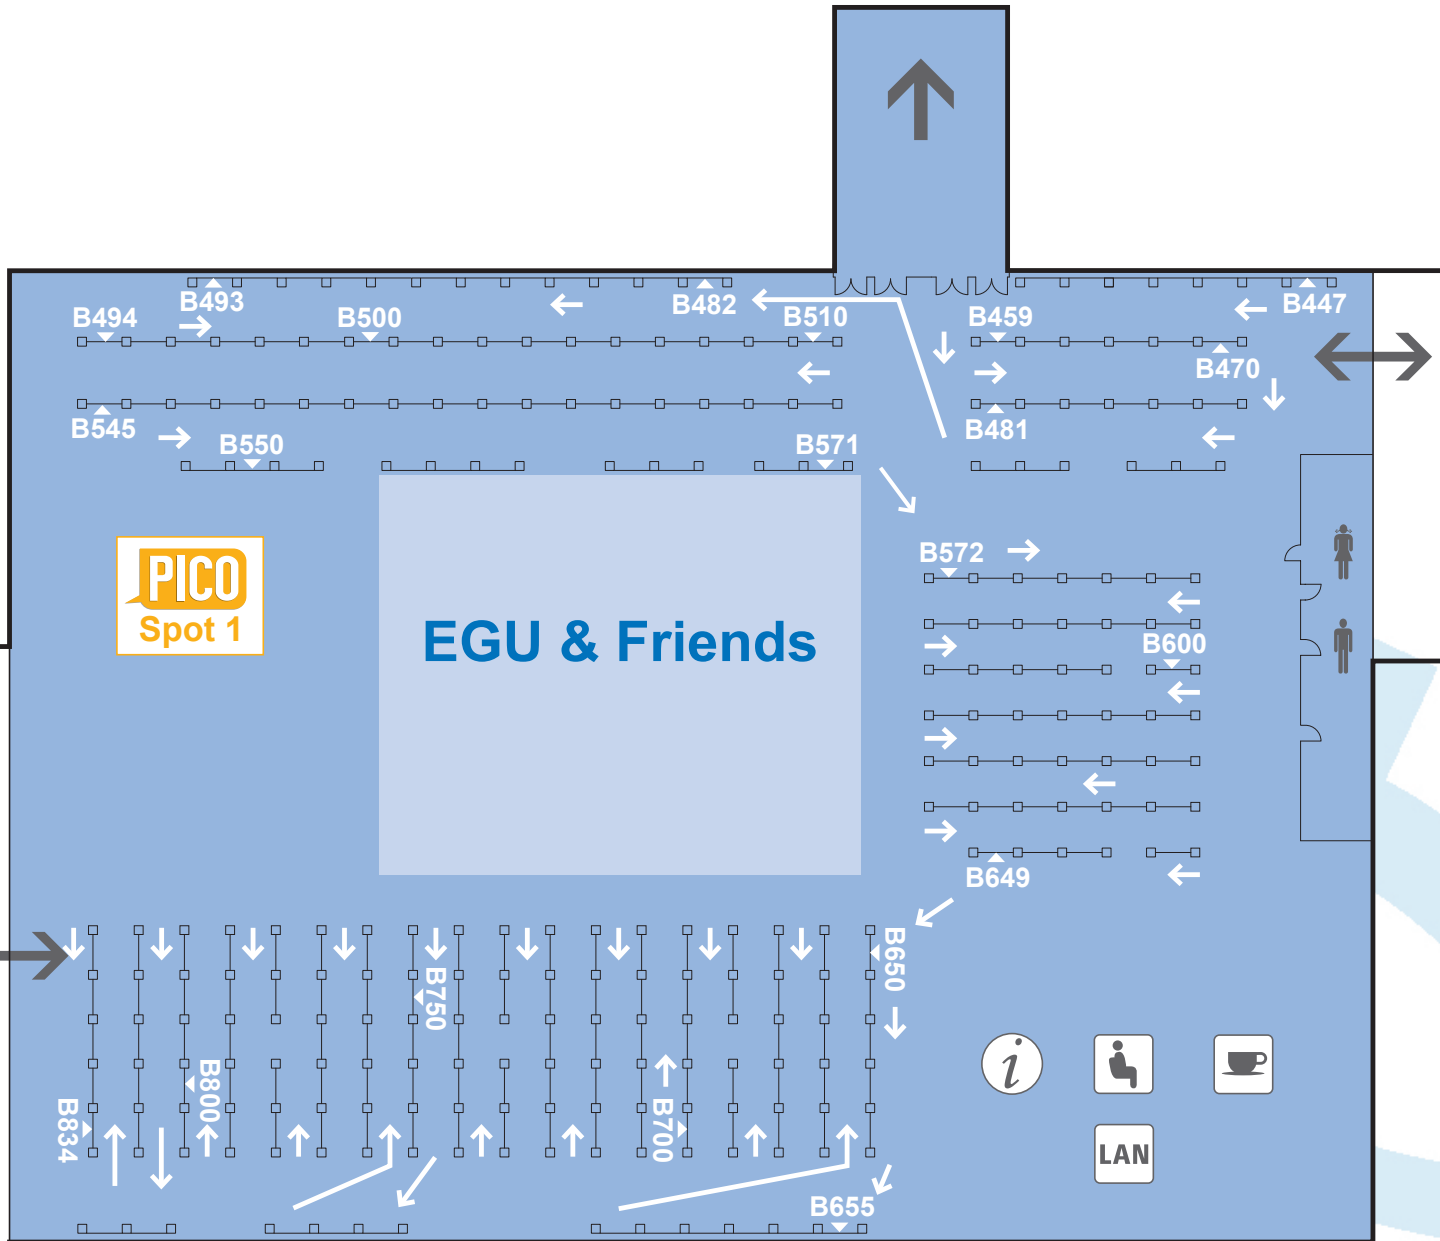

EGU General Assembly 2014

Blue Posters (Hall X)

Blue Level – Basement

Posters B447 – B834