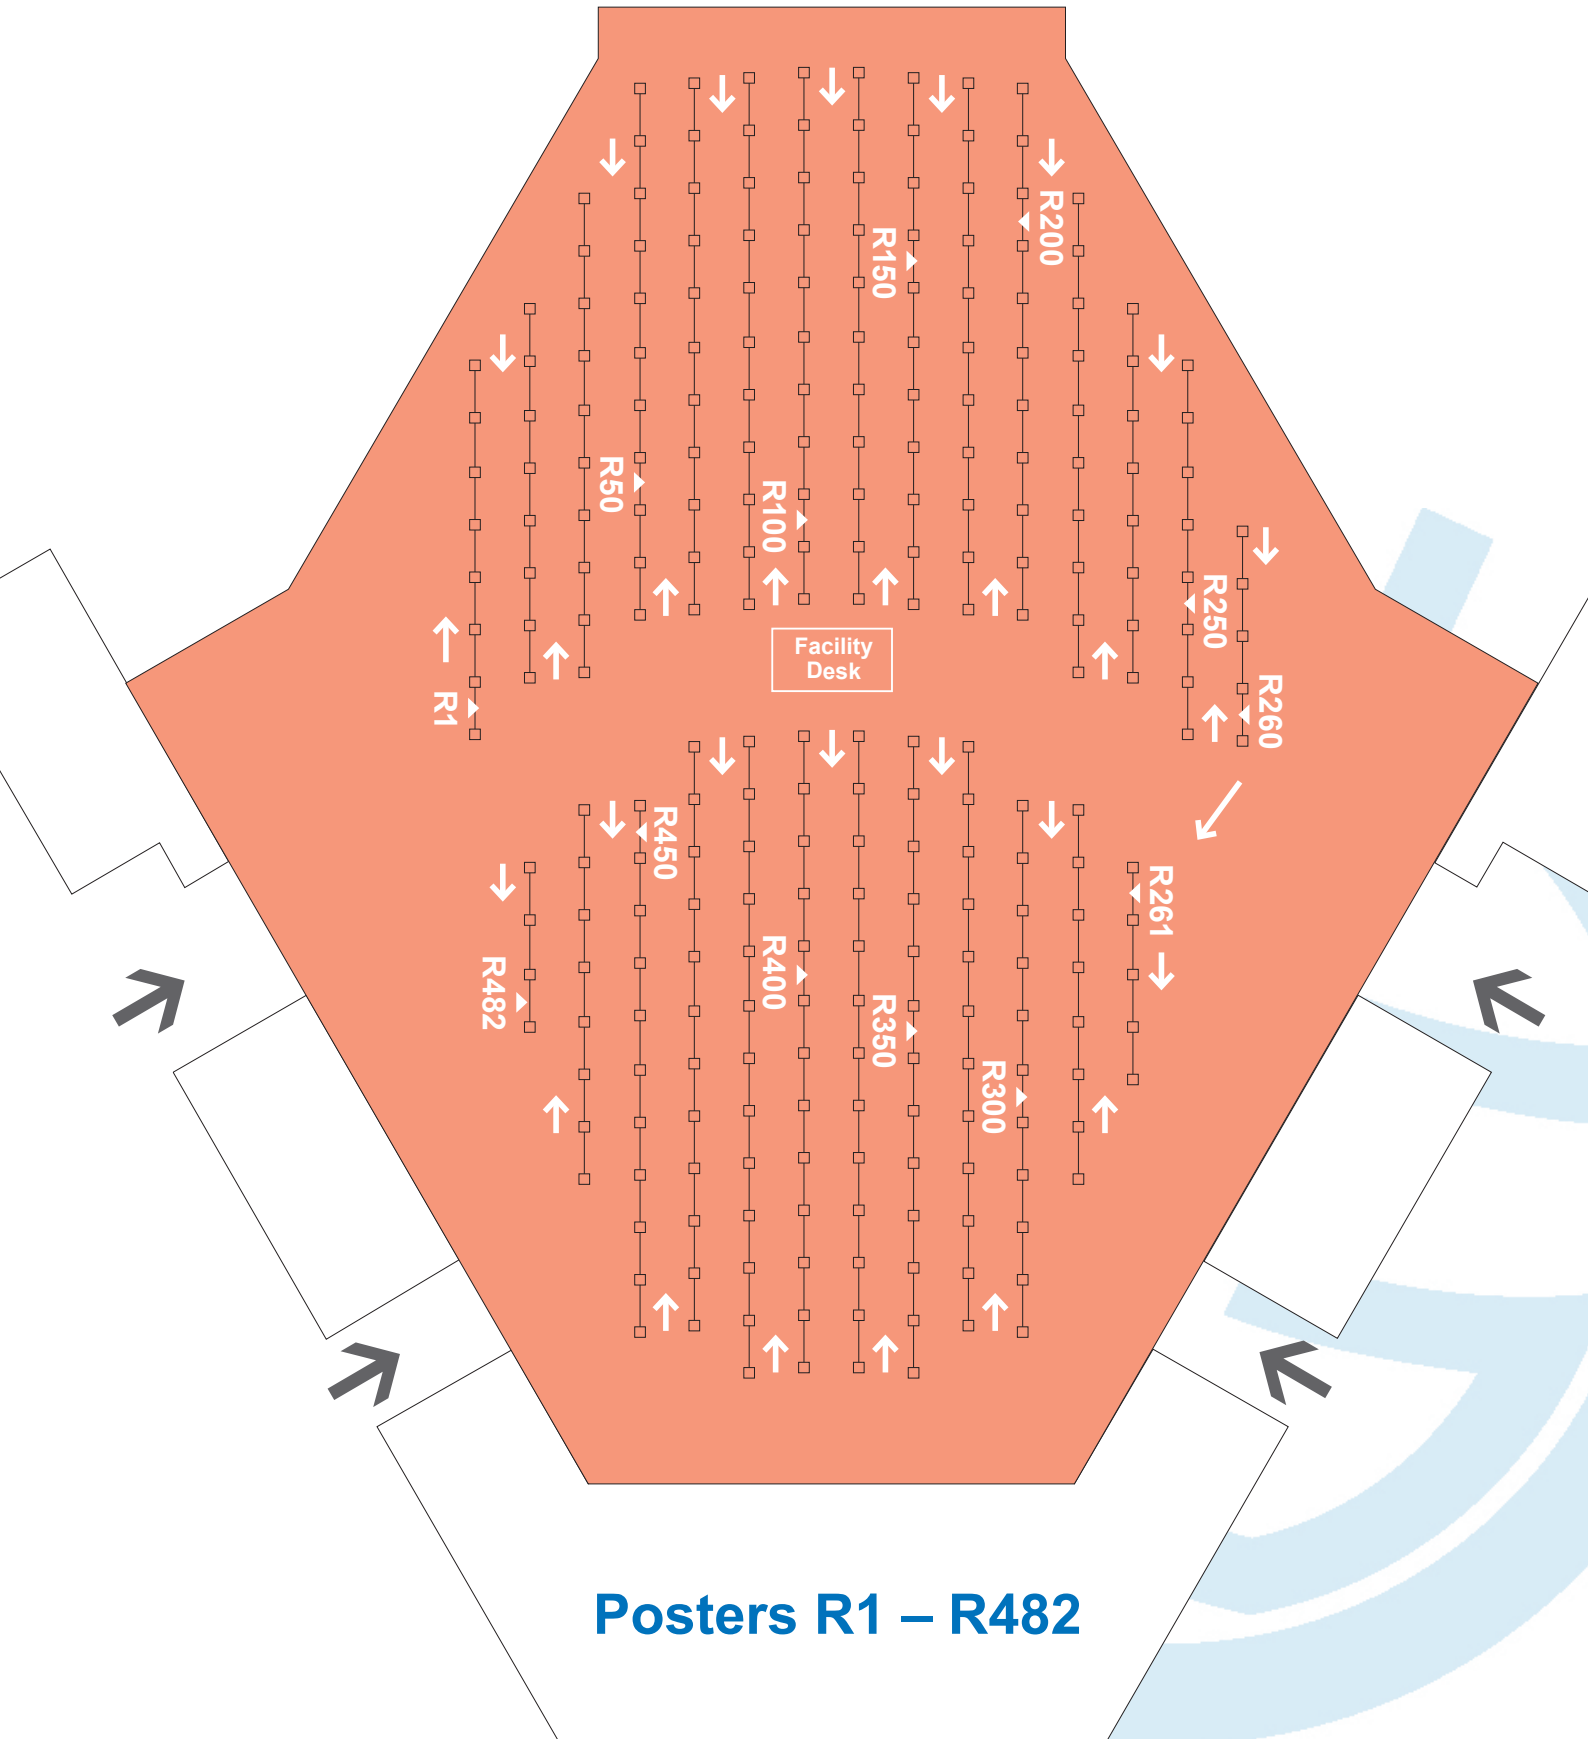

EGU General Assembly 2014

Red Posters (Hall A)

Red Level – Second Floor

Posters R1 – R482